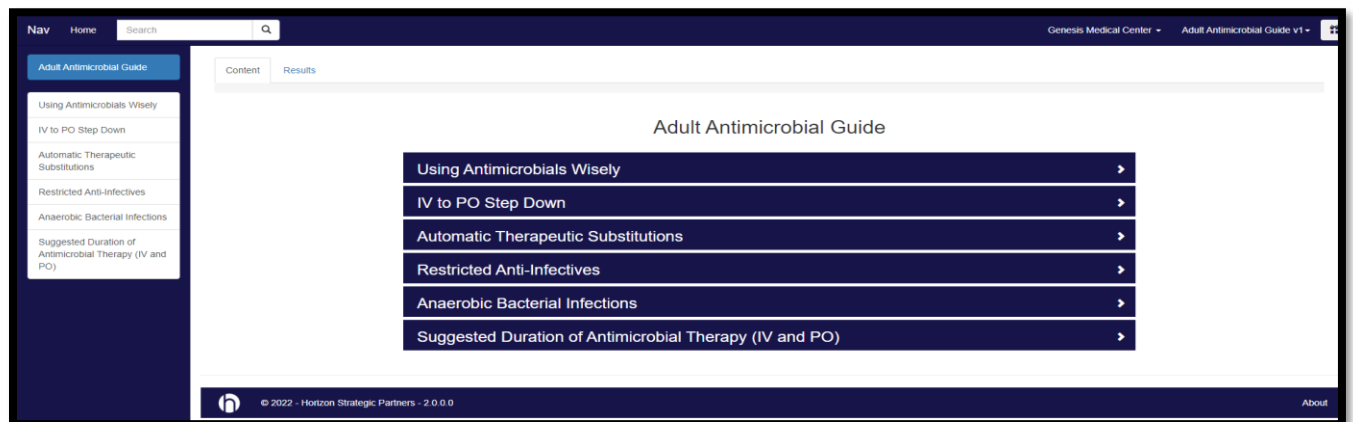

MicroGuide Teach Tool: Website Access

1. Click on this link:

<https://viewer.microguide.global/GMC/>

2. Click on desired guide

3. Search for desired information